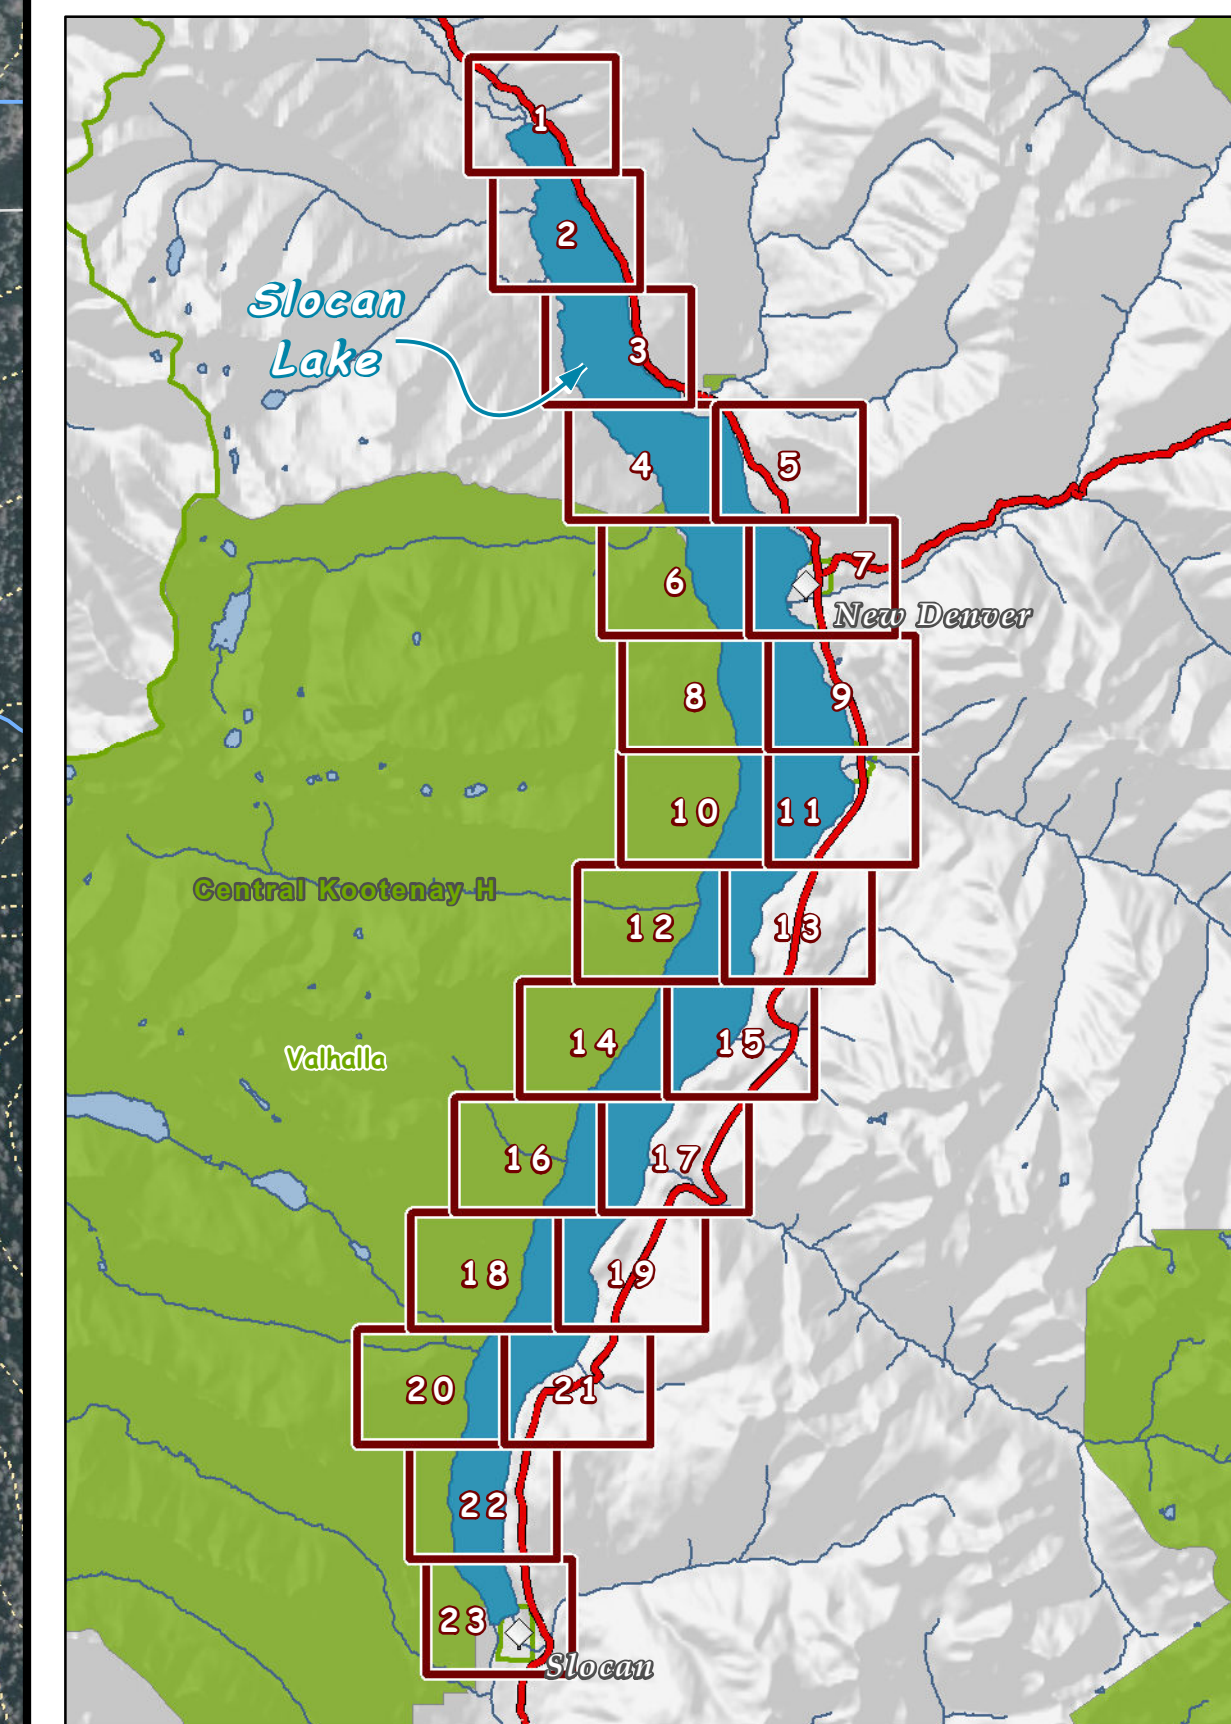

Foreshore Inventory and Mapping

Slocan Lake

Legend

- 999 Foreshore Inventory and Mapping (FIM) Segment Number
  - Segment Break
  - Electoral Area / Municipal Boundary
  - Cadastre
  - Contours
  - Streams
  - Creek Fan
  - Stream Deltas
- Aquatic Habitat Index Ranking**
- Very High
  - High
  - Moderate
  - Low
  - Very Low

Electoral Area H - The Slocan Valley

Segment Number: 8  
 Habitat Index Rating: Moderate  
 Juvenile Rearing: Moderate